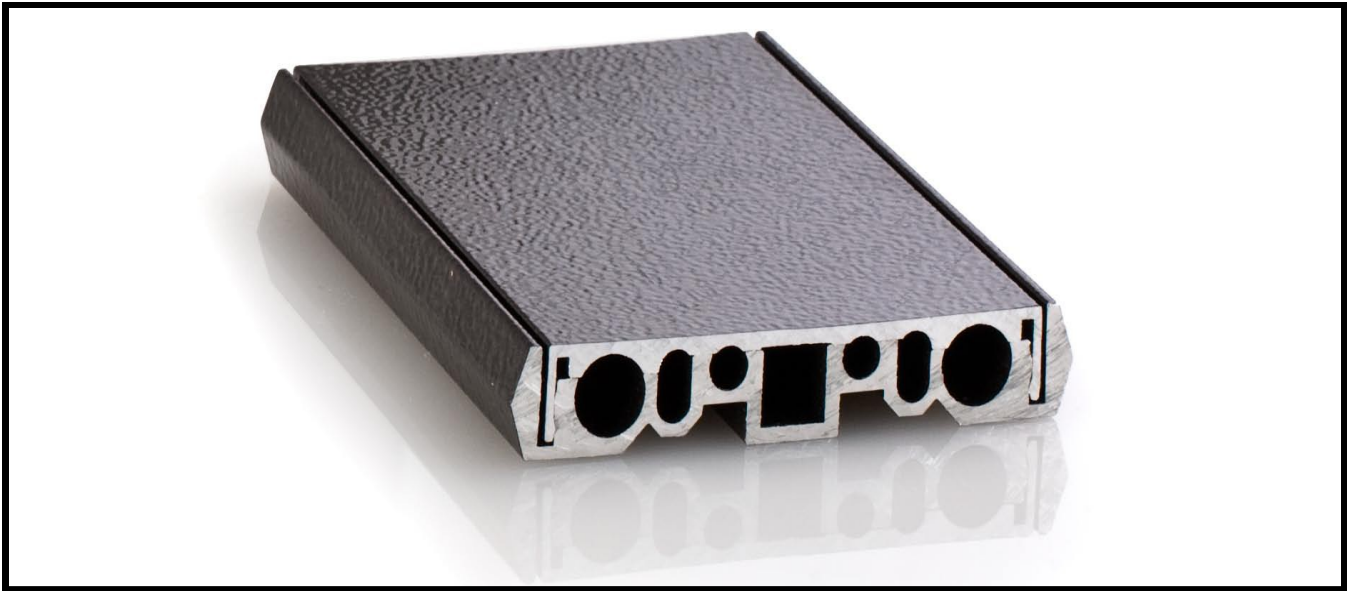

4" VALLEY PANEL

Valley T-Panel

The valley panel system designed to be installed on the valley of the roof. When mounted to your roof valley, the system is designed to eliminate ice and snow, keeping your home safer and reducing the risk of winter damage. This panel is 4" wide and is guaranteed to heat the entire length of the panel. The valley panel can be custom built to fit the length of your roof's valley.