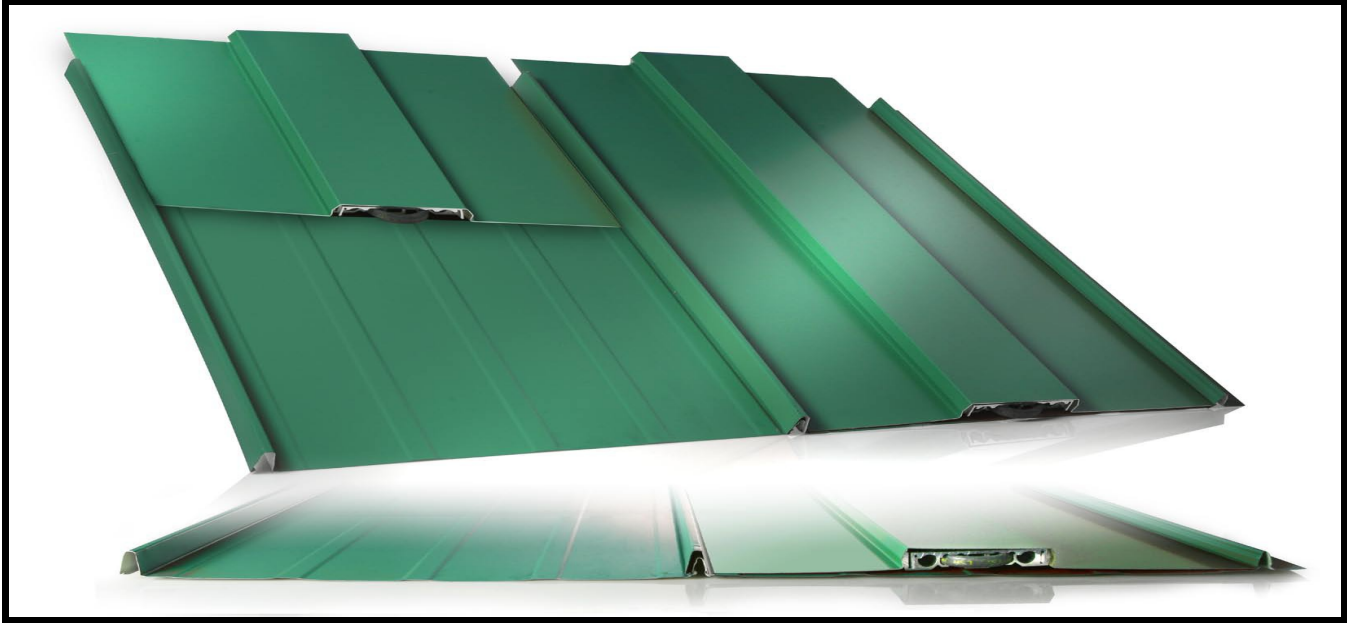

## Retro Zone Heat Panel

Retrofitting an existing metal roof with heat panels couldn't be easier with the Retro Panel's simple design. New heated panels are laid on top of the old metal roof. Colors can be matched to your existing roof. The aluminum alloy panel surrounds the available heat source; the top, bottom and sides are in direct contact with the heat source at all times.